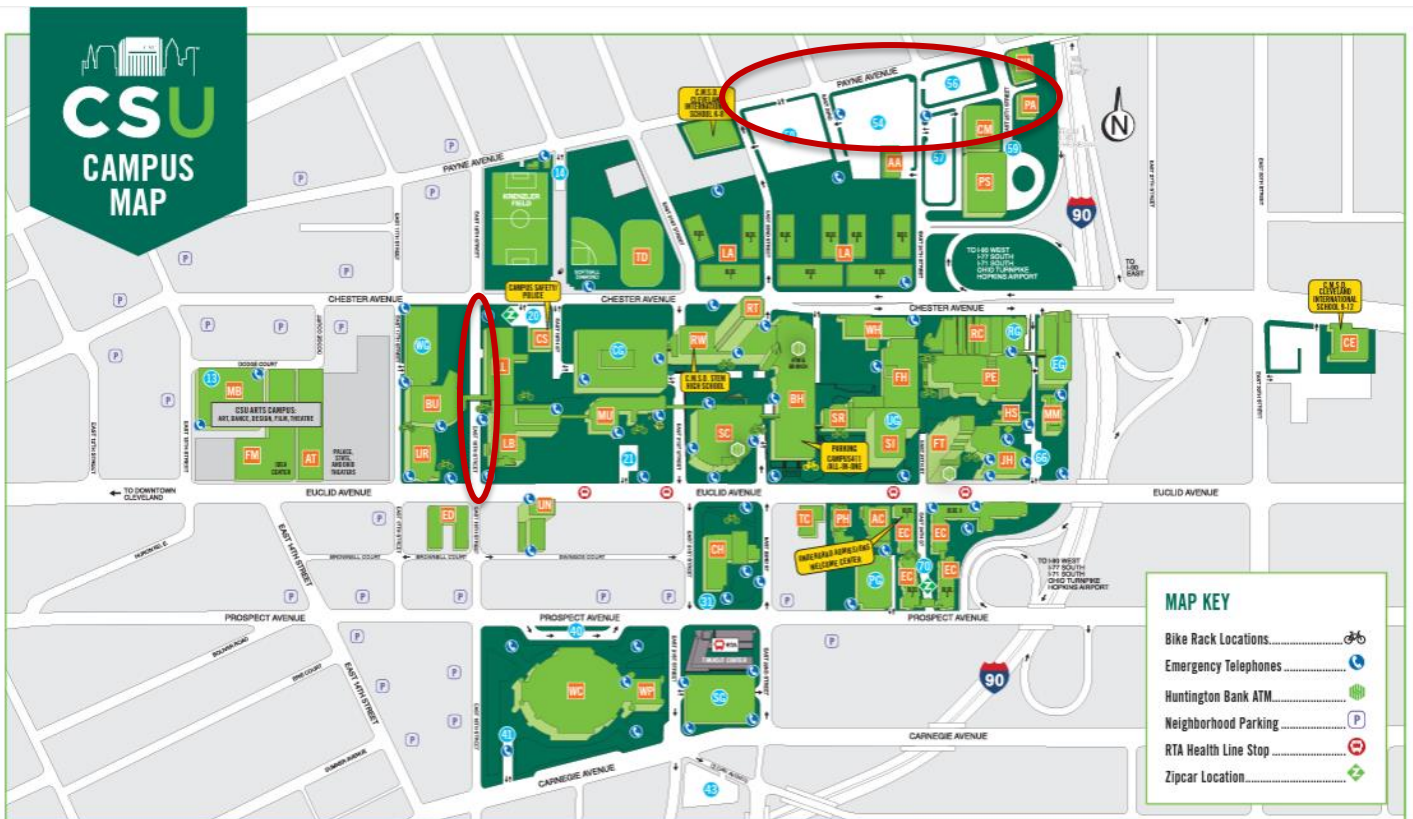

Parking for buses is indicated on the next page.

Parking for buses:

There is first-come, first-serve space available for bus parking in the following areas:

- East 18th Street – next to the Monte Ahuja College of Business on the West Side of the street
 - This would require buses to take East 22nd North to Chester Avenue, then make a left onto Chester Avenue to go to East 18th Street.
 - Make another left onto East 18th Street and park on the left-hand side (non-metered parking) of the street.
- Payne Avenue – in front of Lot 50, 54 and 56 on the north side of campus
 - This would require buses to take East 22nd North to Payne Avenue and then make a right-hand turn to park on the right side of the street.

Campus Map for reference:

https://www.csuohio.edu/sites/default/files/Campus_Map_May2023Updates.pdf

See next page for driving directions.

Directions from I-90 East (or the Shoreway, Route 2) via I-90 Westbound:

- Follow I-90 West to Prospect Avenue in Cleveland
- Take exit 173A for Prospect Avenue
- Take Prospect Avenue to East 21st Street
- Turn left onto East 21st Street for South Garage

Directions from the South via I-77 North:

Directions from the West and Southwest via I-71 or via I-90 Eastbound:

- Follow I-71 North or I-90 Eastbound from the west to the inner belt
- Exit the inner belt at East 9th Street (Exit 172A)
- Stay in the right-hand lane on East 9th Street
- Take the first right onto Carnegie Avenue (you will see Progressive Field on your left side)
- Take Carnegie Avenue to East 18th Street
- Make a left onto East 18th Street
- Continue on East 18th Street until you reach Prospect Avenue
- From Prospect Avenue, turn right onto East 21st Street for South Garage