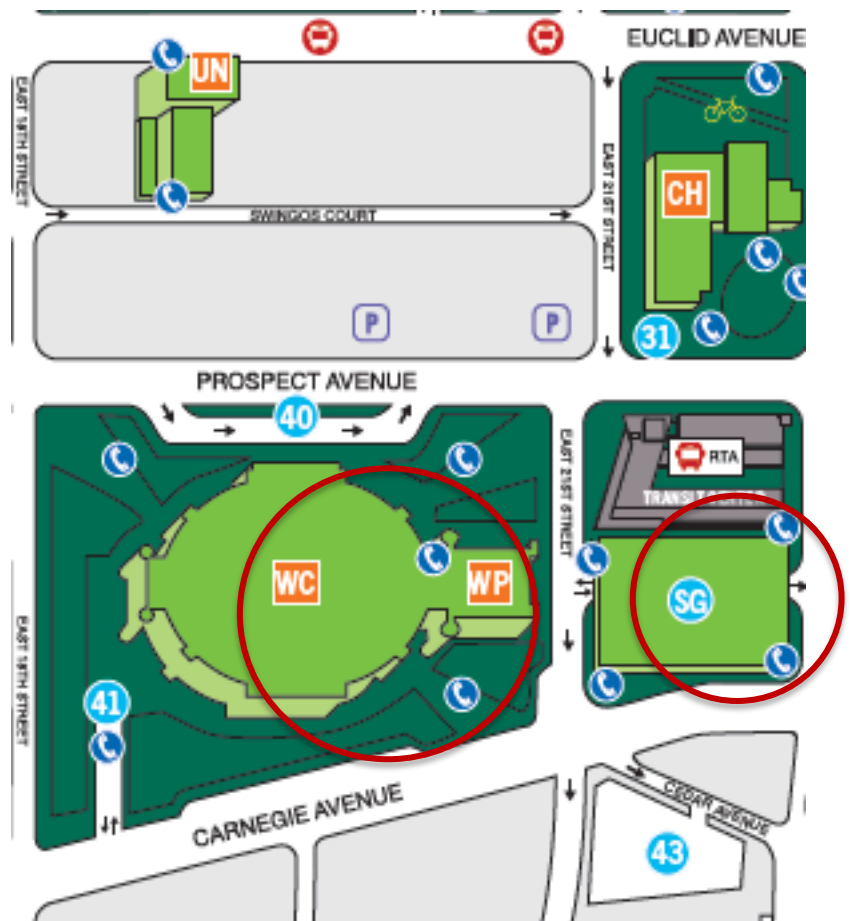

Drop-off Information and Parking for Buses:

Students should be dropped off in the turnaround on Prospect Avenue – indicated as Lot 40 on the north side of the Wolstein Center.

Bus parking is **not** available in Lot 40.

Parking for buses is indicated on the next page.

Parking for buses:

There is first-come, first-serve space available for bus parking in the following areas:

- East 18th Street – next to the Monte Ahuja College of Business on the West Side of the street
 - This would require buses to take East 22nd North to Chester Avenue, then make a left onto Chester Avenue to go to East 18th Street.
 - Make another left onto East 18th Street and park on the left-hand side (non-metered parking) of the street.
- Payne Avenue – in front of Lot 50, 54 and 56 on the north side of campus
 - This would require buses to take East 22nd North to Payne Avenue and then make a right-hand turn to park on the right side of the street.

- Follow I-77 North to East 14th Street exit in Cleveland
- Take exit 162B and follow the signs for East 14th Street
- Continue on East 14th Street exit and merge right to continue on East 18th Street
- Follow East 18th Street to Prospect Avenue
- From Prospect Avenue, turn right onto East 21st Street for South Garage

Directions from the West and Southwest via I-71 or via I-90 Eastbound:

- Follow I-71 North or I-90 Eastbound from the west to the inner belt
- Exit the inner belt at East 9th Street (Exit 172A)
- Stay in the right-hand lane on East 9th Street
- Take the first right onto Carnegie Avenue (you will see Progressive Field on your left side)
- Take Carnegie Avenue to East 18th Street
- Make a left onto East 18th Street
- Continue on East 18th Street until you reach Prospect Avenue
- From Prospect Avenue, turn right onto East 21st Street for South Garage