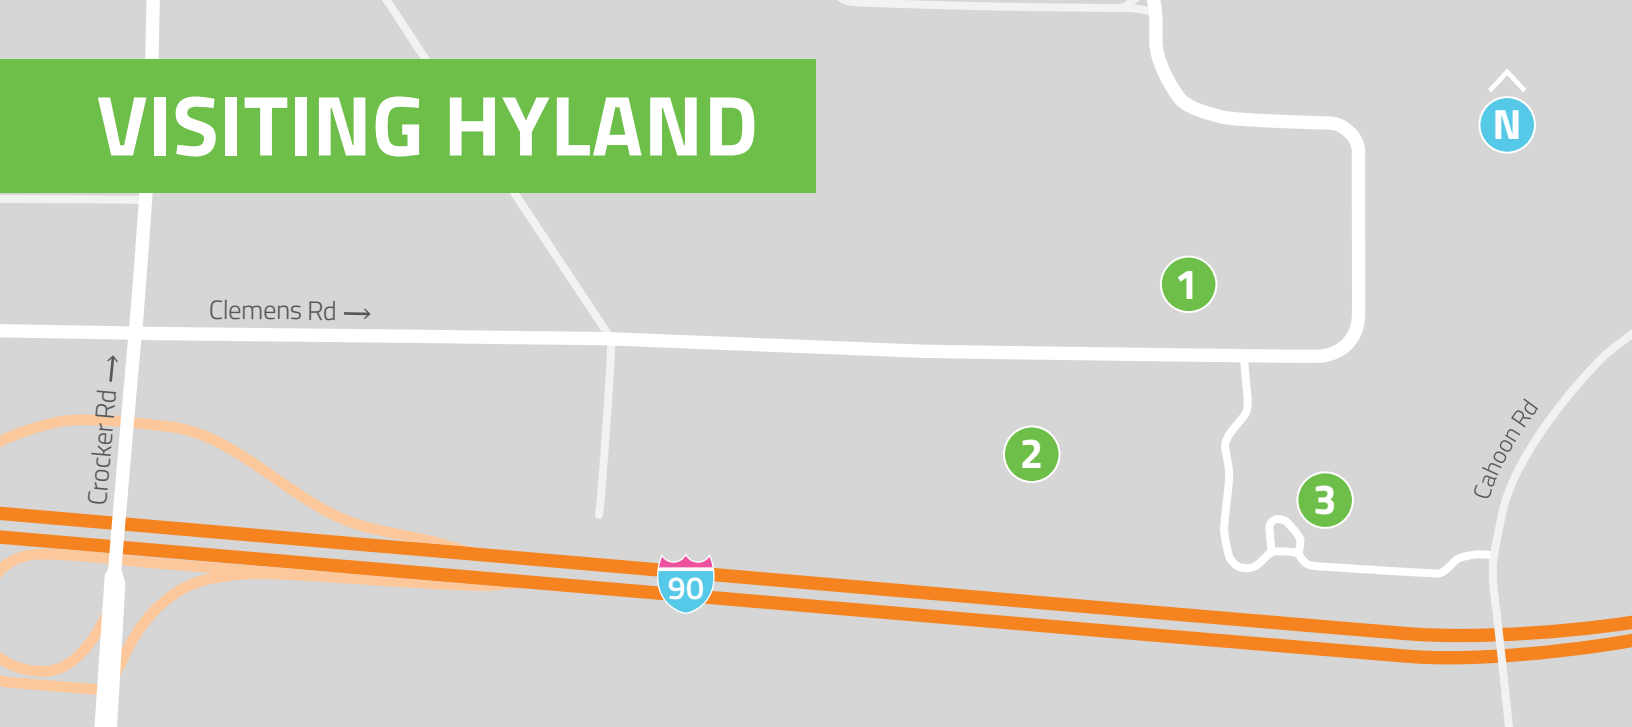

VISITING HYLAND

1 **Building 1**
28500 Clemens Rd

2 **Building 2**
28501 Clemens Rd

3 **Building 3**
28105 Clemens Rd

Directions from I-90 W

- ↗ Take exit 156 for Crocker Rd toward Bassett Rd
- ↗ Turn right onto Crocker Rd
- ↗ Turn right onto Clemens Rd

Directions from I-90 E

- ↖ Take exit 156 for Crocker Rd toward Bassett Rd
- ↖ Turn left onto Crocker Rd
- ↗ Turn right onto Clemens Rd

Directions from I-480 W

- ↖ Take exit 3 for Stearns Rd
- ↗ Turn right onto Stearns Rd
- ↑ Continue onto Crocker Rd
- ↗ Turn right onto Clemens Rd